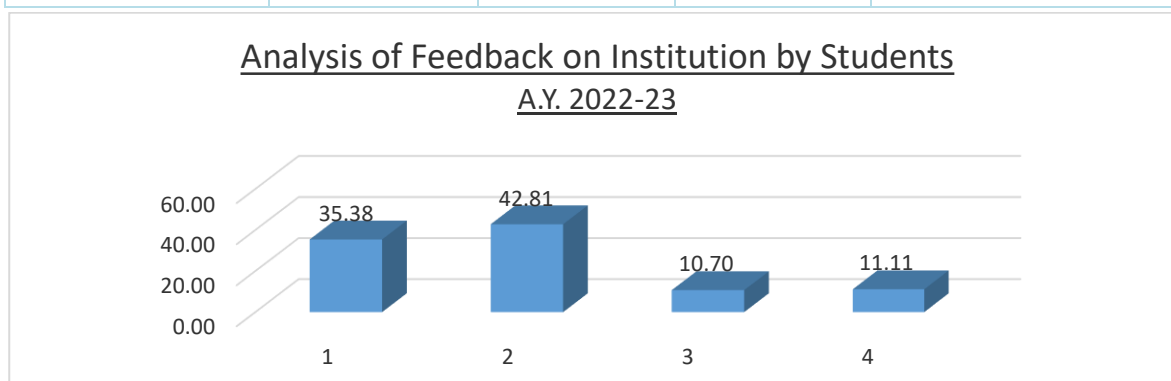

S. S. P. Mandal's
Chandmal Tarachand Bora College of Arts, Commerce & Science, Shirur

Analysis of Feedback on Institution by Students (A.Y. 2022-23)

Questions	Responses	Excellent	Good	Average	Satisfactory
Q1.	285	101	118	31	35
Q2.	285	91	141	29	24
Q3.	285	71	104	51	59
Q4.	285	108	120	29	28
Q5.	285	121	120	21	23
Q9.	285	113	129	22	21

Q.6 What is your opinion about extracurricular activities such as NSS, NCC, Sports etc.	Responses
➤ They are just right	223
➤ I was overwhelmed with the number	40
➤ They are too few	22
Q.7 Does the college provide a safe enough environment for female students?	
➤ Yes	284
➤ No	01
Q.8 Will you recommend this college to others?	
➤ Yes	284
➤ No	00
➤ May Be	01

Summary

Q.1 to 5 & 9	Excellent	Good	Average	Satisfactory
Percentage	35.38	42.81	10.70	11.11

Dr. K.C. Mohite

Principal