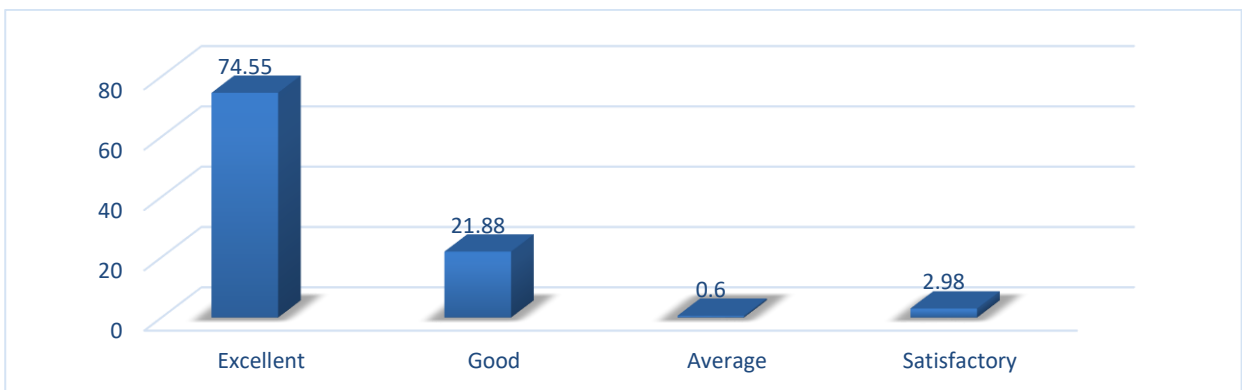

S. S. P. Mandal's
Chandmal Tarachand Bora College, Shirur

Analysis of Feedback on Institution by Students (A.Y. 2020-21)

Questions	Responses	Excellent	Good	Average	Satisfactory
Q1.	112	91	17	1	3
Q2.	112	77	29	0	6
Q3.	112	81	25	1	5
Q4.	112	88	21	0	3
Q5.	112	80	30	1	1
Q9.	112	84	25	1	2
Q.6 What is your opinion about extracurricular activities such as NSS, NCC, Sports etc.					Responses
➤ They are just right					71
➤ I was overwhelmed with the number					11
➤ They are too few					13
Q.7 Does the college provide a safe enough environment for female students?					
➤ Yes					111
➤ No					01
Q.8 Will you recommend this college to others?					
➤ Yes					107
➤ No					02
➤ May Be					03

Summary

Q.1 to 5 & 9 Percentage	Excellent	Good	Average	Satisfactory
	74.55	21.88	0.60	2.98

Dr. K.C. Mohite

Principal