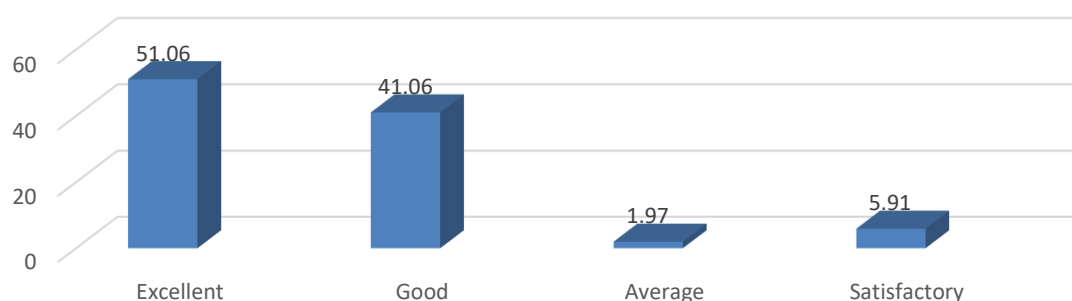

S. S. P. Mandal's
Chandmal Tarachand Bora College, Shirur

Analysis of Feedback on Institution by Students (A.Y. 2018-19)

Questions	Responses	Excellent	Good	Average	Satisfactory
Q1.	110	71	36	0	3
Q2.	110	45	54	1	10
Q3.	110	53	45	4	8
Q4.	110	56	42	4	8
Q5.	110	50	50	3	7
Q9.	110	62	44	1	3

Q.6 What is your opinion about extracurricular activities such as NSS, NCC, Sports etc.	Responses
➤ They are just right	71
➤ I was overwhelmed with the number	28
➤ They are too few	11
Q.7 Does the college provide a safe enough environment for female students?	
➤ Yes	108
➤ No	02
Q.8 Will you recommend this college to others?	
➤ Yes	91
➤ No	14
➤ May Be	05

Summary

Q.1 to 5 & 9 Percentage	Excellent	Good	Average	Satisfactory
	51.06	41.06	1.97	5.91

Analysis of Feedback on Institution by Students

Dr.K.C. Mohite

Principal