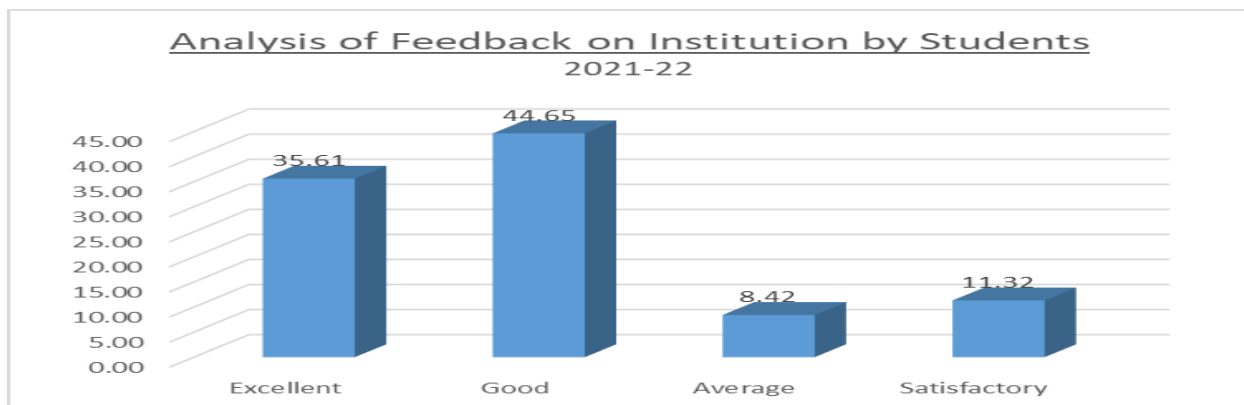

S. S. P. Mandal's
Chandmal Tarachand Bora College, Shirur

Analysis of Feedback on Institution by Students (A.Y. 2021-22)

Questions	Responses	Excellent	Good	Average	Satisfactory
Q1.	190	74	79	14	23
Q2.	190	66	87	20	17
Q3.	190	53	78	27	32
Q4.	190	67	82	13	28
Q5.	190	80	86	11	13
Q9.	190	66	97	11	16

Q.6 What is your opinion about extracurricular activities such as NSS, NCC, Sports etc.	Responses
➤ They are just right	148
➤ I was overwhelmed with the number	24
➤ They are too few	18
Q.7 Does the college provide a safe enough environment for female students?	
➤ Yes	178
➤ No	12
Q.8 Will you recommend this college to others?	
➤ Yes	38
➤ No	13
➤ May Be	141

Summary

Q.1 to 5 & 9 Percentage	Excellent	Good	Average	Satisfactory
	35.61	44.65	8.42	11.32

Dr. K.C. Mohite

Principal