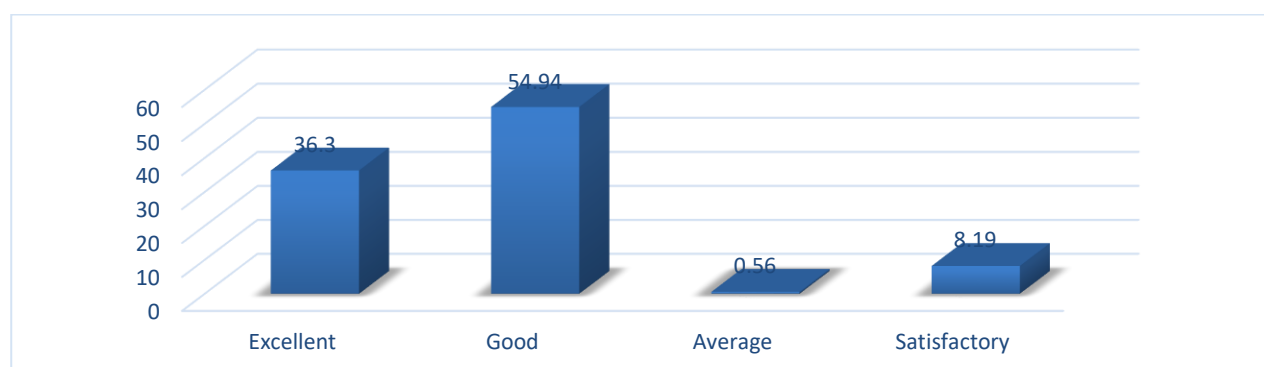

S. S. P. Mandal's
Chandmal Tarachand Bora College, Shirur

Analysis of Feedback on Institution by Students (A.Y. 2019-2020)

Questions	Responses	Excellent	Good	Average	Satisfactory
Q1.	118	67	49	0	2
Q2.	118	45	66	0	7
Q3.	118	33	72	0	13
Q4.	118	48	56	0	14
Q5.	118	25	77	1	15
Q9.	118	39	69	3	7

Q.6 What is your opinion about extracurricular activities such as NSS, NCC, Sports etc.	Responses
➤ They are just right	110
➤ I was overwhelmed with the number	05
➤ They are too few	03
Q.7 Does the college provide a safe enough environment for female students?	
➤ Yes	108
➤ No	10
Q.8 Will you recommend this college to others?	
➤ Yes	108
➤ No	00
➤ May Be	10

Summary

Q.1 to 5 & 9	Excellent	Good	Average	Satisfactory
Percentage	36.30	54.94	0.56	8.19

Dr. K. C. Mohite

Principal